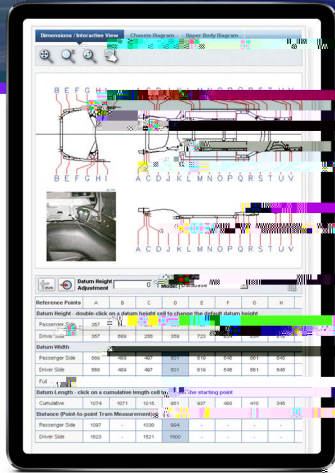

Achieving Better Repairs with Better Repair Data

OEM Repair Standards

...
...
...
...

Color-Coded Wiring Diagrams

...
...
...

Vehicle Dimensions with Interactive Viewer

...
...

Restraint Systems

...
...
...
...

Mechanical Repair

...
...
...

OEM Bulletins

...
...
...

Collision and Mechanical Parts & Labor Look-Up

...
...

Diagnostic Trouble Code (DTC) Library

...
...

Special Materials Quick Reference

...

Mitchell TechAdvisor partners with your technicians to provide all the OEM repair know-how to safely complete repairs on time and properly.